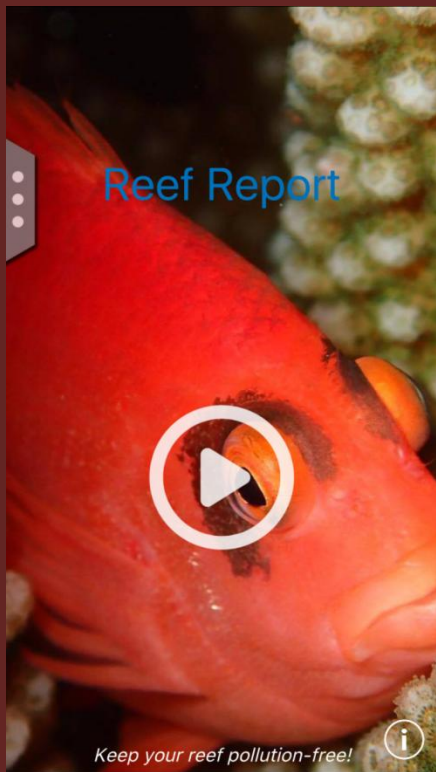

REEF REPORT

pull out your phone

< Add Location

Move map to refine location

X: 16221105.289209463
Y: 1711515.5996888739

Next: Add Details

< Add Details

Fill in the fields below

REPORT
Coral damage

When did it happen?
8/21/78

Around what time?
Enter some text

Any details? Enter contact information
Enter some text

Date of report
8/21/78

Submit

Cancel

< Thank You

Submitting the report
New report was added.
Click Done to continue.

DONE